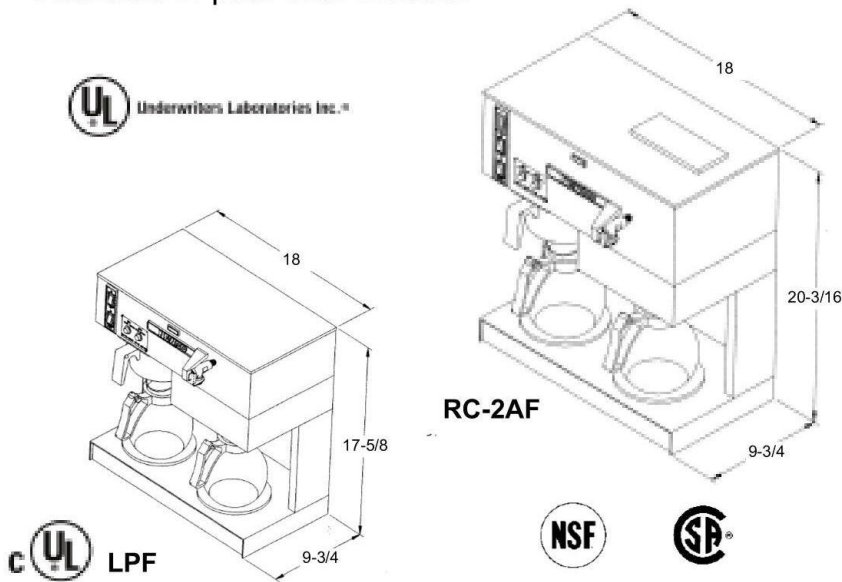

MODEL	WIDTH	DEPTH	HEIGHT	120 VOLT, 15AMP		WEIGHT	CU. FT.
				(U.S.A.)	(CANADA)		
RC-2AF	18"	9 3/4"	20 3/16"	13.5A	10.8A	28 LB.	5.29
LPF	18"	9 3/4"	17 5/8"	13.5A	10.8A	27 LB.	5.29

Newco Enterprises, Inc.

1735 S. River Rd St. Charles, MO 63303 Phone (314) 925-1202 Fax (314) 925-0029

MODEL	WIDTH	DEPTH	HEIGHT	120 VOLT, 15AMP		WEIGHT	CU. FT.
				(U.S.A.)	(CANADA)		
RC-2	18"	9 3/4"	20 3/16"	13.5A	10.8A	28 LB.	5.29
RD-3	18"	9 3/4"	20 3/16"	14.4A	11.7A	28 LB.	5.29