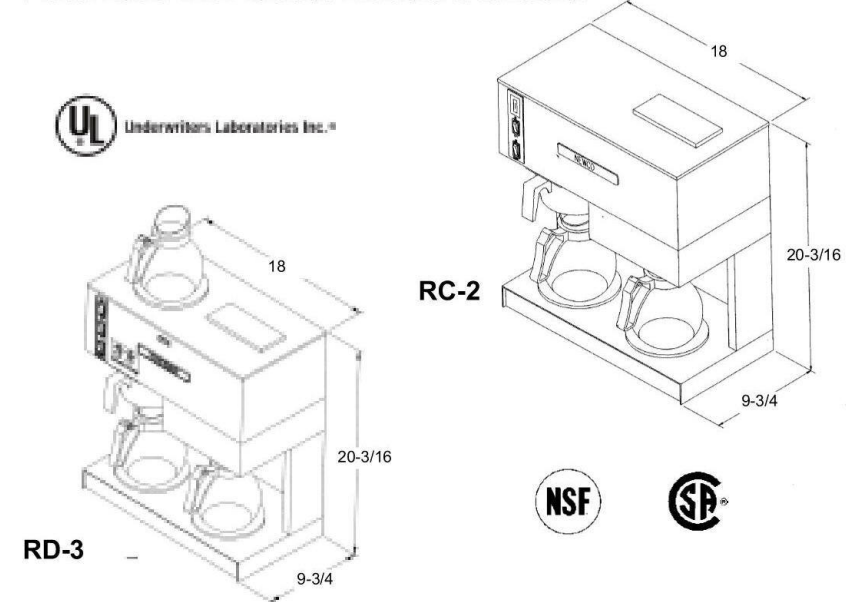

MODEL	WIDTH	DEPTH	HEIGHT	120 VOLT, 15AMP		WEIGHT	CU. FT.
				(U.S.A.)	(CANADA)		
RC-2AF	18"	9 3/4"	20 3/16"	13.5A	10.8A	28 LB.	5.29
LPF	18"	9 3/4"	17 5/8"	13.5A	10.8A	27 LB.	5.29

Newco Enterprises, Inc.

1735 S. River Rd St. Charles, MO 63303 Phone (314) 925-1202 Fax (314) 925-0029

MODEL	WIDTH	DEPTH	HEIGHT	120 VOLT, 15AMP		WEIGHT	CU. FT.
				(U.S.A.)	(CANADA)		
RC-2	18"	9 3/4"	20 3/16"	13.5A	10.8A	28 LB.	5.29
RD-3	18"	9 3/4"	20 3/16"	14.4A	11.7A	28 LB.	5.29