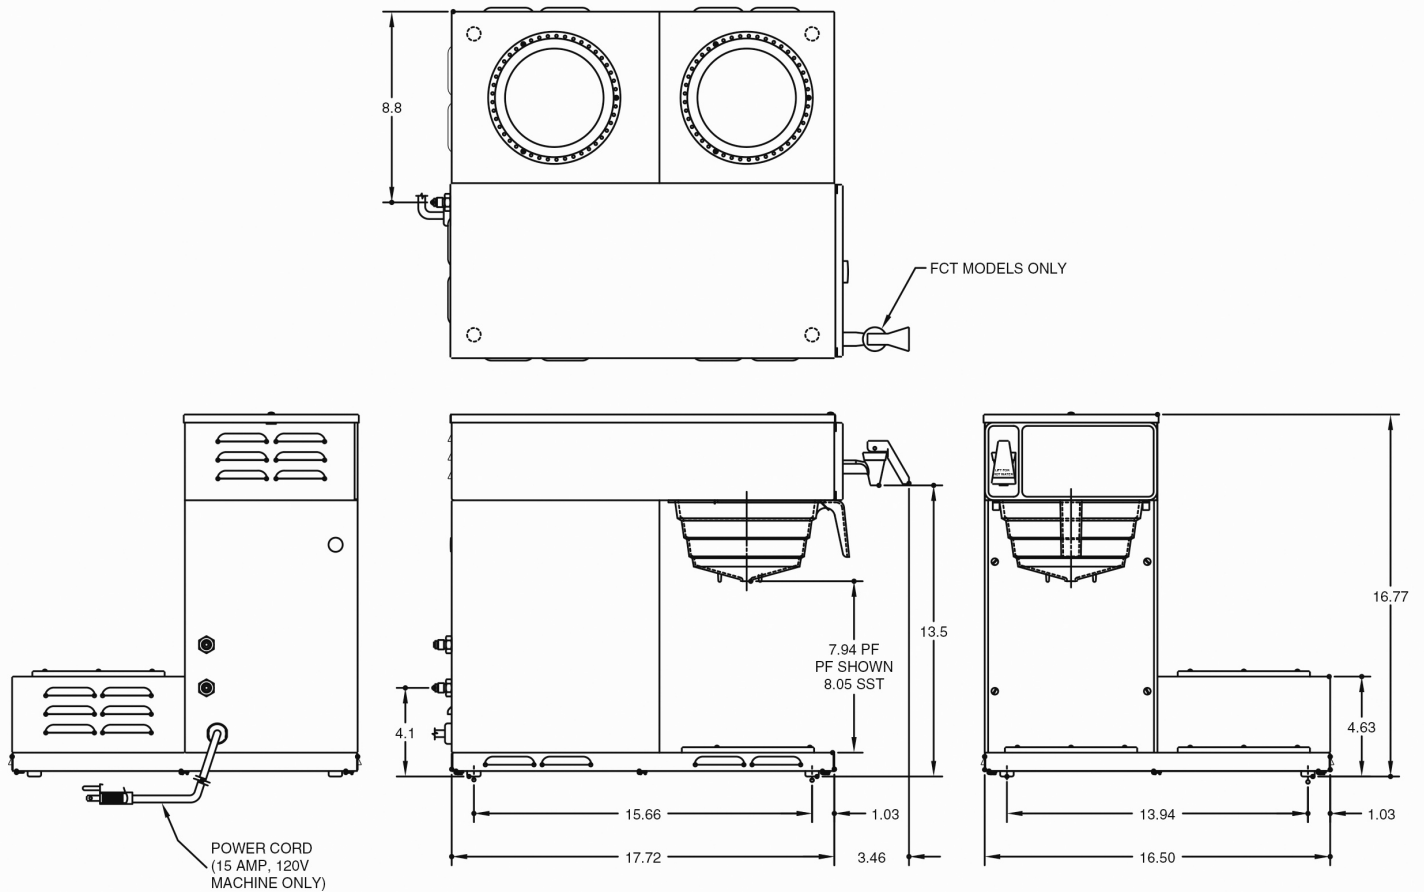

Coffee Distributing Co.
200 Broadway Garden City Park, NY 11040
Tel: 516-746-4010
www.cdccoffee.com

	Unit			Shipping				
	Height	Width	Depth	Height	Width	Depth	Weight	Volume
English	16.8 in.	16.3 in.	22.1 in.	22.4 in.	19.9 in.	25.8 in.	36.750 lbs	6.643 ft ³
Metric	42.7 cm	41.4 cm	56.1 cm	56.8 cm	50.5 cm	65.6 cm	16.670 kgs	0.188 m ³