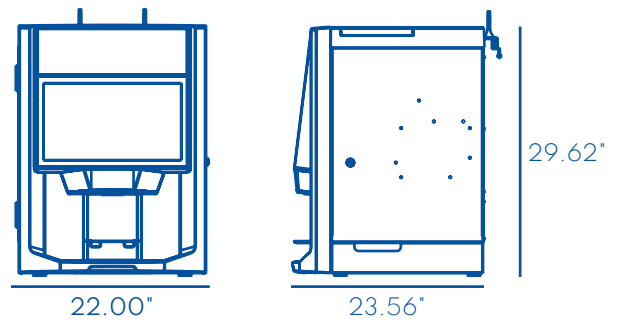

TECHNOLOGY

- 18.5" HD touch screen
- Cellular modem included
- Compatible with Sophia
- Sophia Touchless Solution available
- Customizable LEDs with color matching interface (30 colors)

SPECIFICATIONS

Dimensions (WxHxD)	22 x 29.62 x 23.56 in
Minimal Space Requirements (WxHxD)	34 x 35.25 x 43.62 in
Weight	95 lb
Electricity	120 VAC, 15 A, 60 Hz
Water Services	Plumbed or bottled
Water Tank Capacity	0.74 gal
Bean Hopper Capacity (left to right)	4.2 lb, 3.4 lb, 2.0 lb
Soluble Canisters Capacity (left to right)	1.2 lb, 3.7 lb, 3.7 lb
Cup Sizes	3 to 16 oz
Brew Strengths	3
Branding Options	Video
Screen Customization Capabilities	Yes
Vending Options Available	Yes